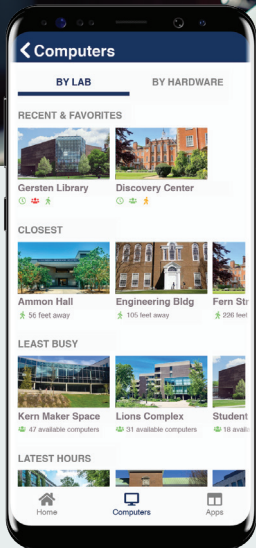

LABFIND

labfind.com

Get directions to available computers on campus.

Improve the student experience on your campus with the all-new LabFind mobile app.

Navigate to:

- nearest available computer
- specific hardware & OS
- specialty software
- printers, projectors and more

LabMaps

Display live availability of computers on campus on your school website or kiosks.

LabMaps