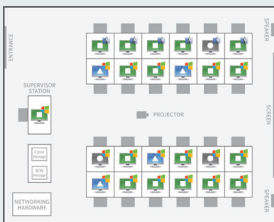

LABFIND

labfind.com

Get directions to available computers on campus.

Improve the student experience on your campus with the all-new LabFind mobile app.

Navigate to:

- nearest available computer
- specific hardware & OS
- specialty software
- printers, projectors and more

LabMaps

Display live availability of computers on campus on your school website or kiosks.

LabMaps